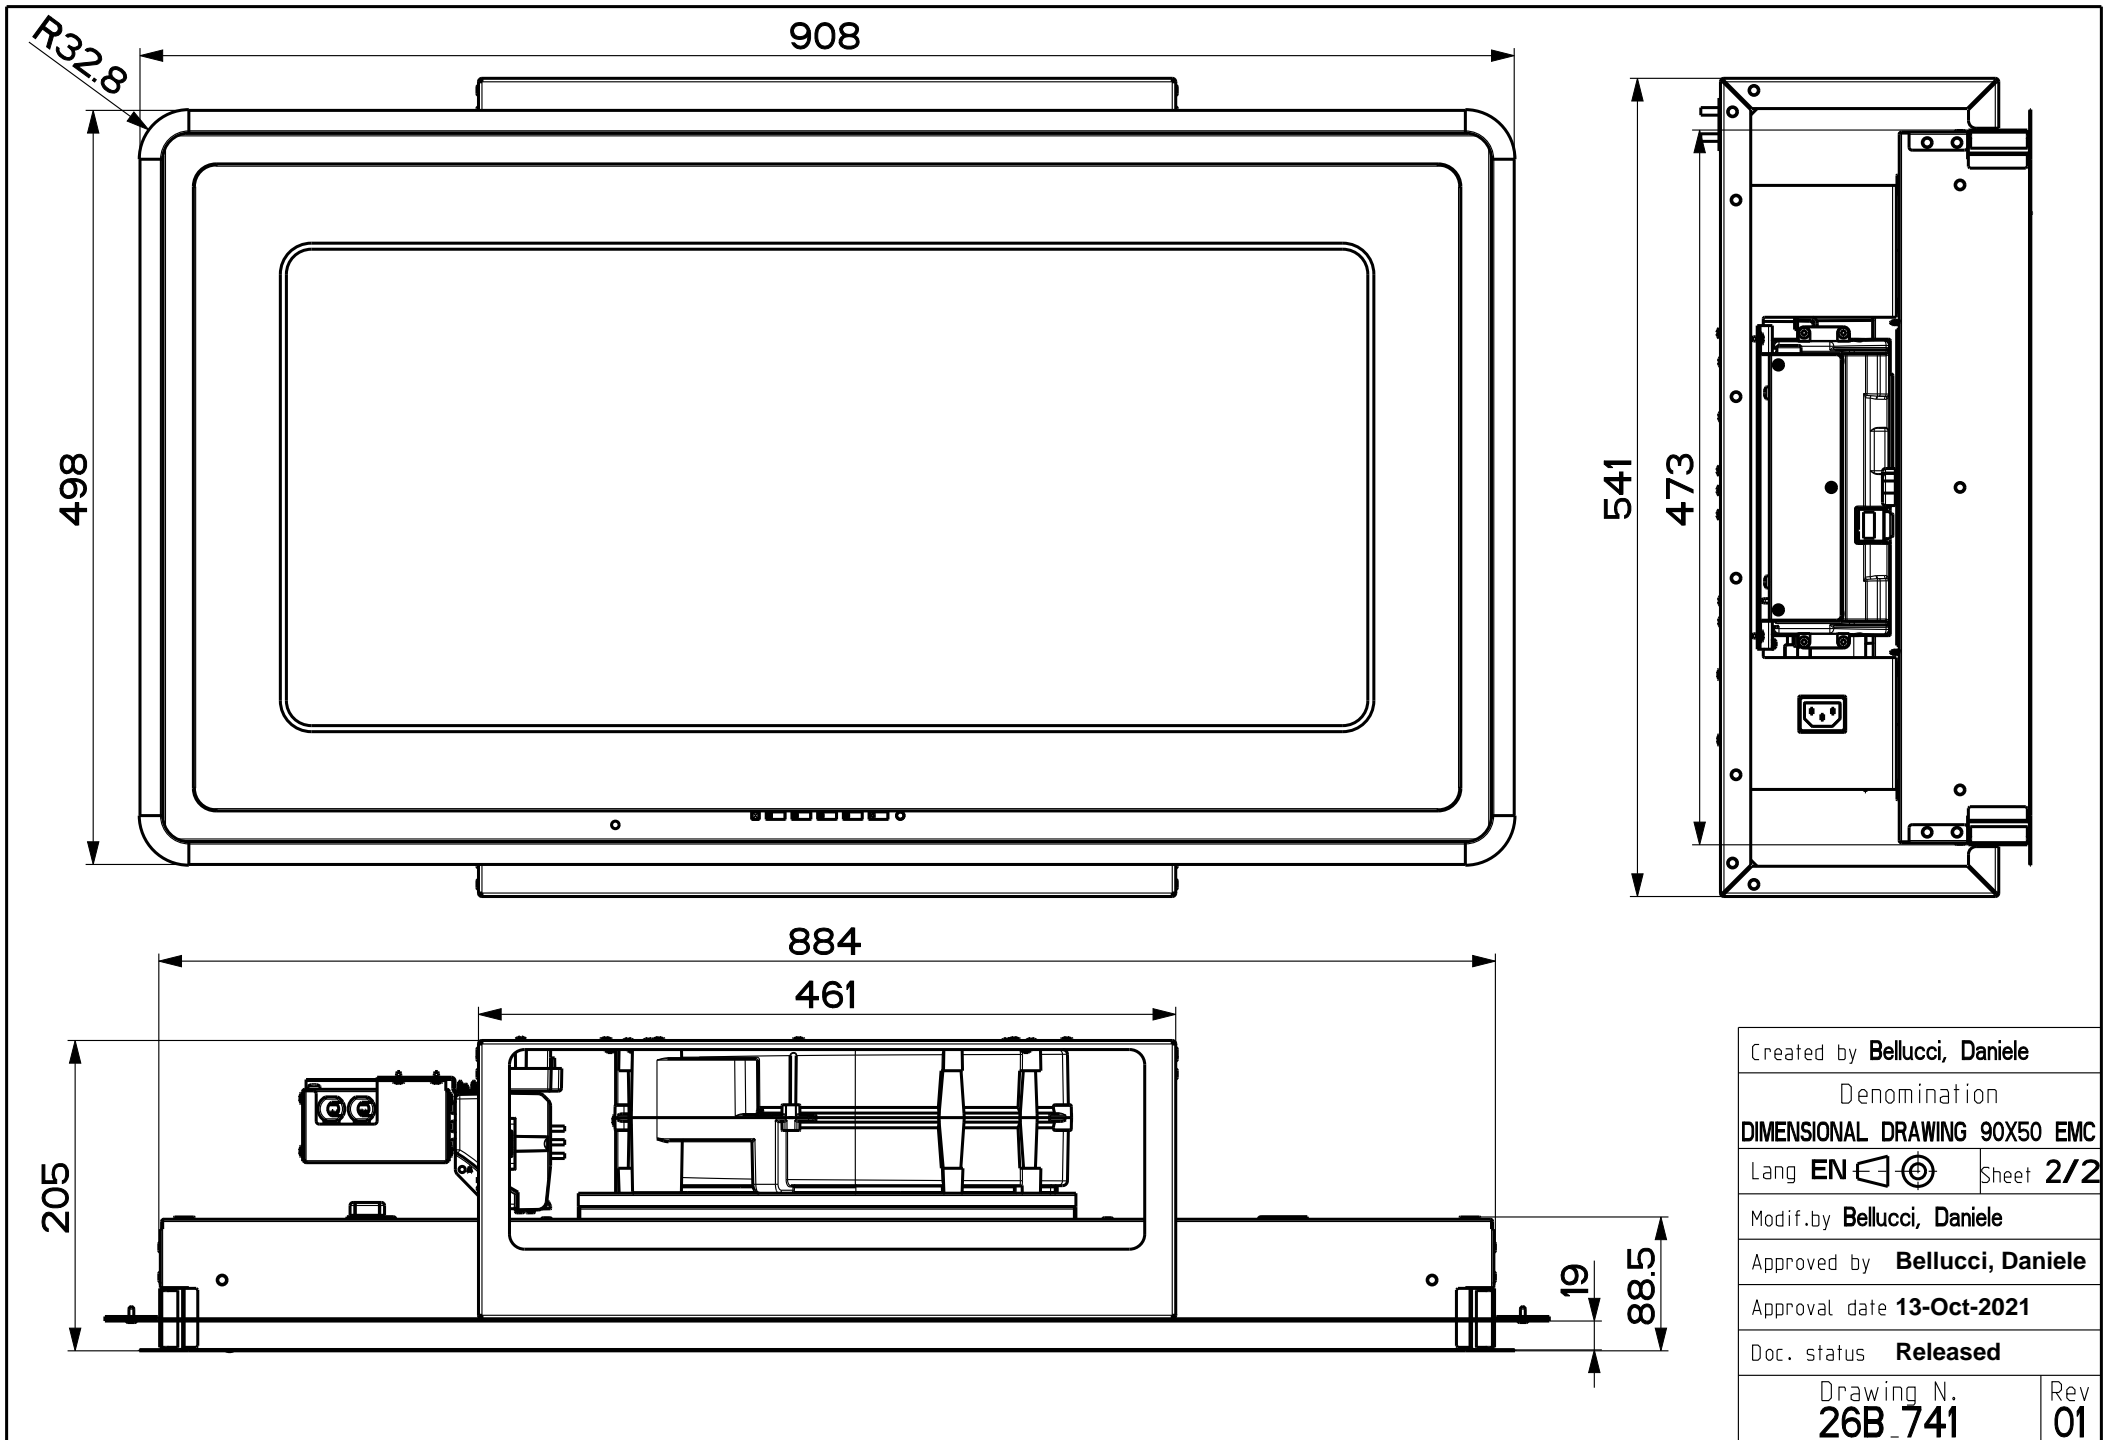

Created by **Bellucci, Daniele**

Denomination

DIMENSIONAL DRAWING 90X50 EMC

Lang **EN**  Sheet **1/2**

Modif.by **Bellucci, Daniele**

Approved by **Bellucci, Daniele**

Approval date **13-Oct-2021**

Doc. status **Released**

Drawing N.
26B_741

Rev
01

Created by Bellucci, Daniele	
Denomination DIMENSIONAL DRAWING 90X50 EMC	
Lang EN	Sheet 2/2
Modif.by Bellucci, Daniele	
Approved by Bellucci, Daniele	
Approval date 13-Oct-2021	
Doc. status Released	
Drawing N. 26B_741	Rev 01